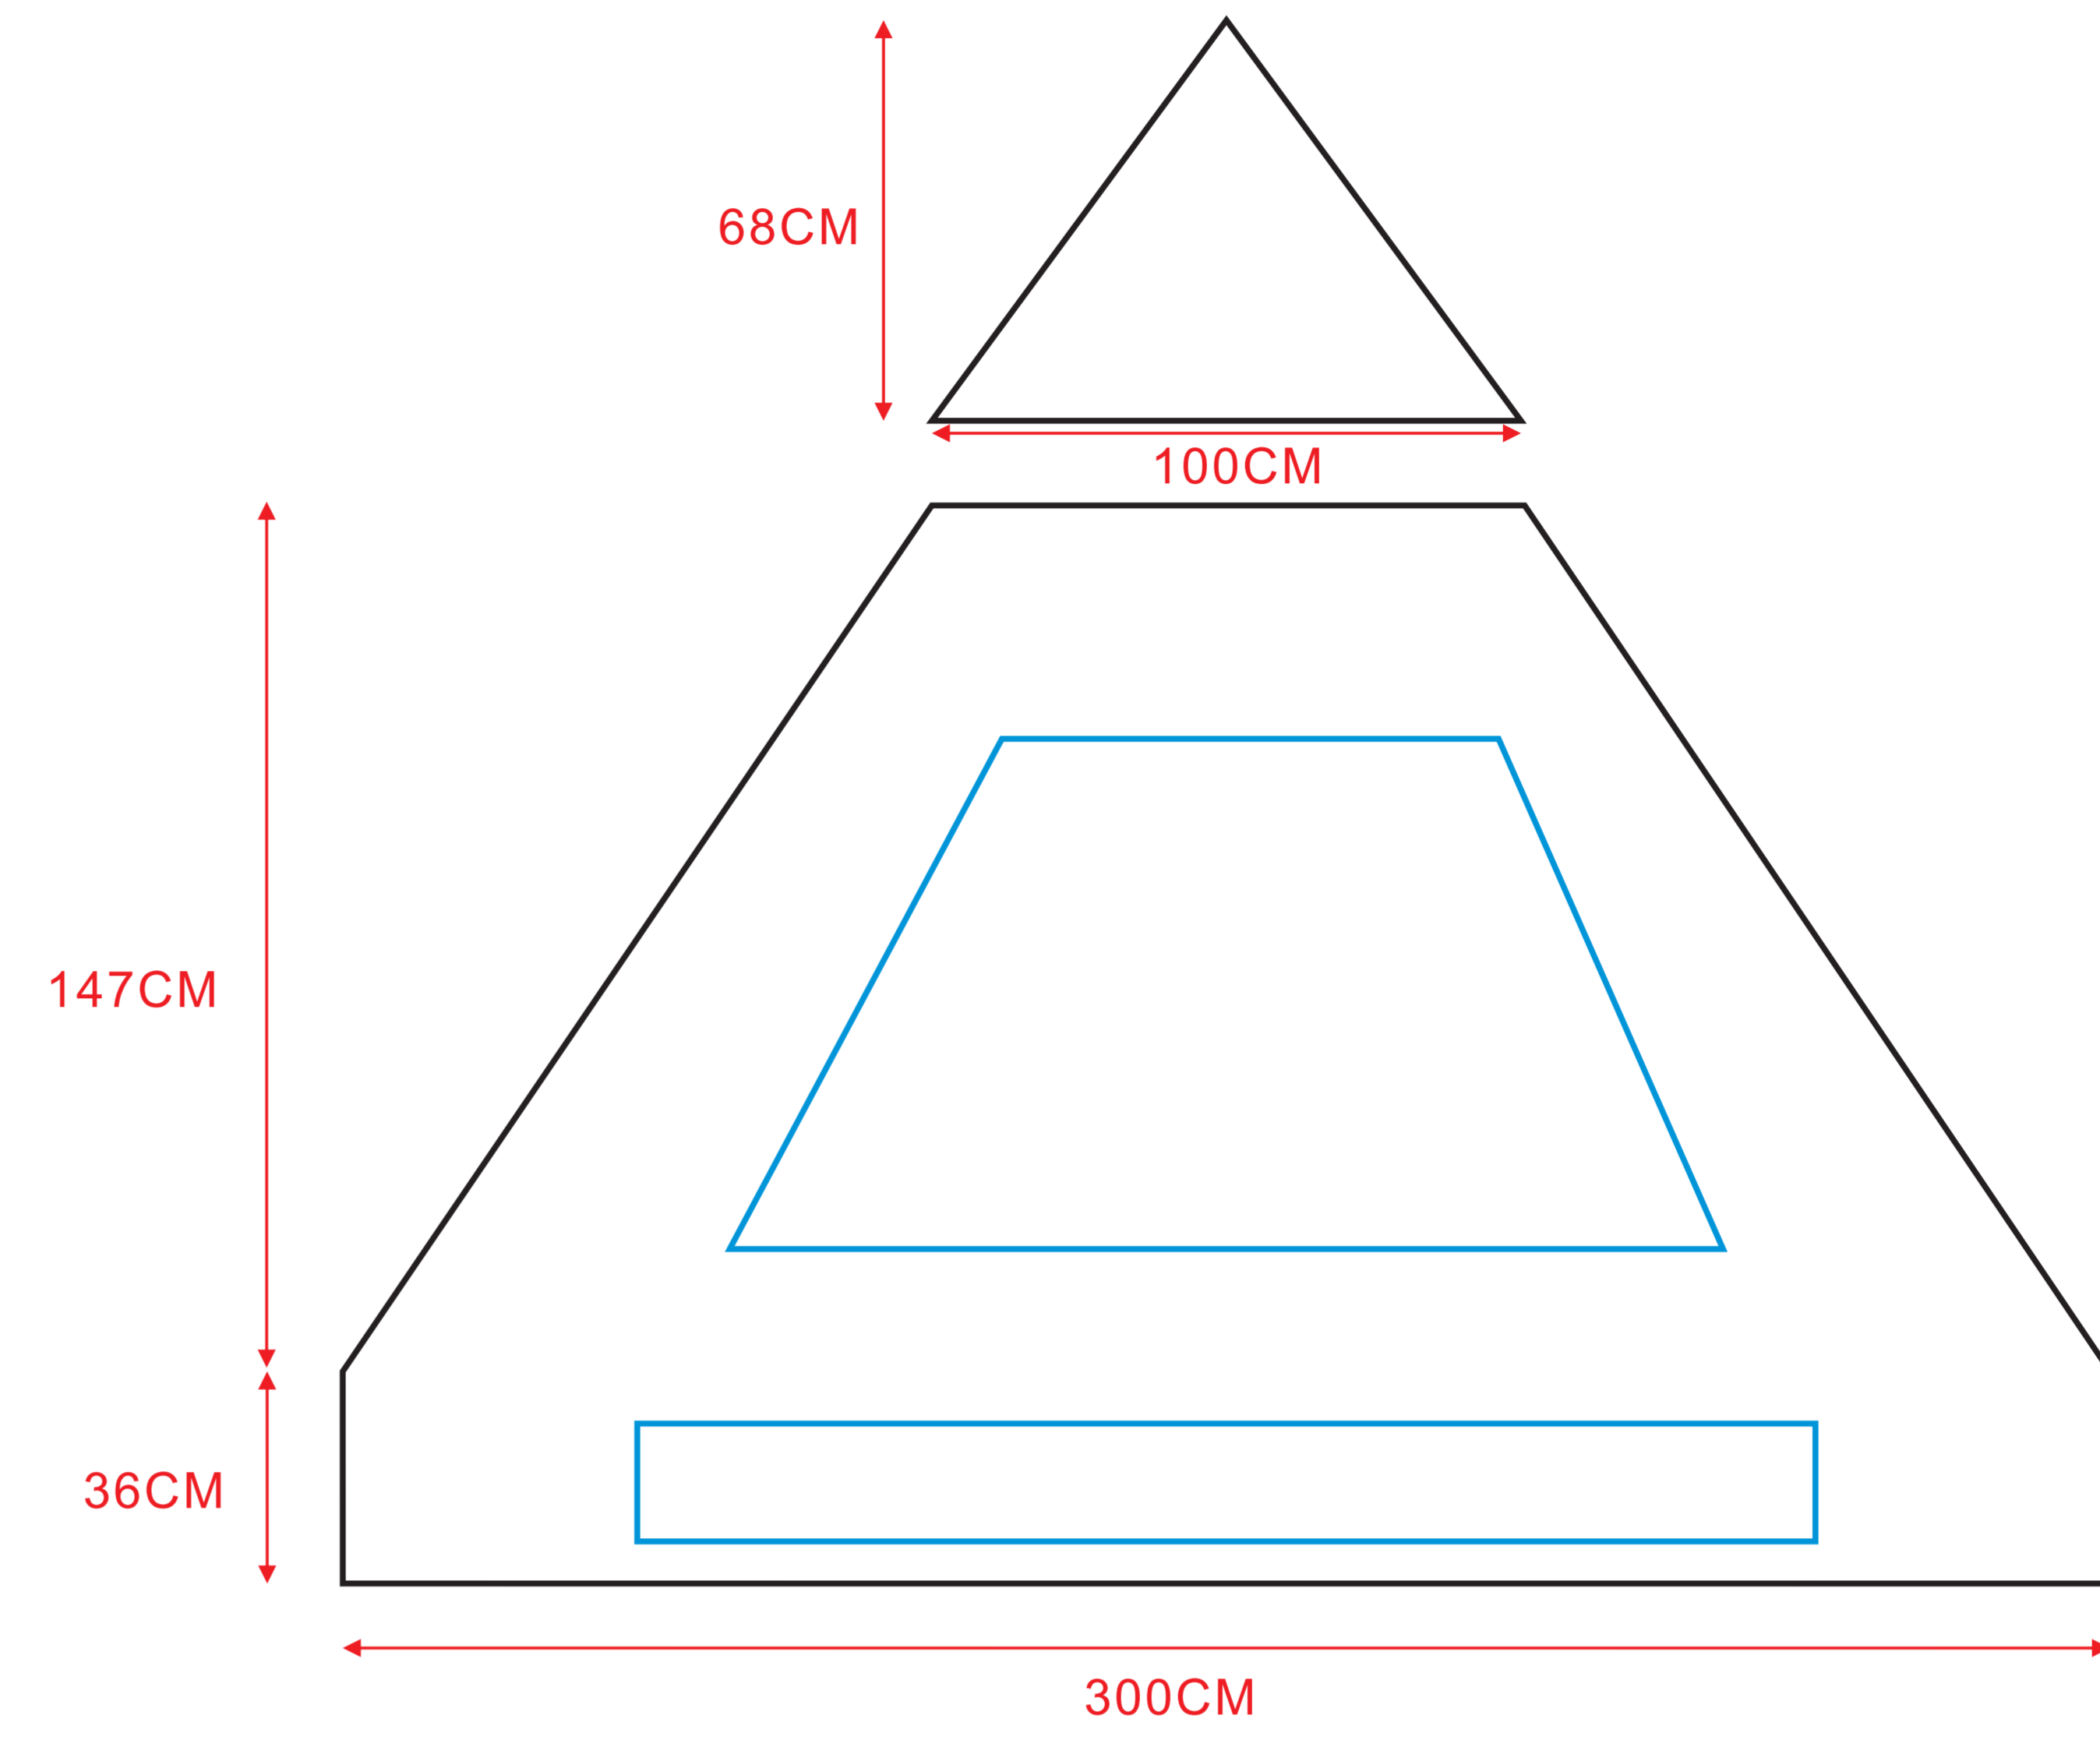

3m x 3m

成品边缘线
Finished Product Edge Line

安全区域线
Safety Area Line
注意：核心重要内容请不要超过此线框定区域
Attention: Important content please put inside the area