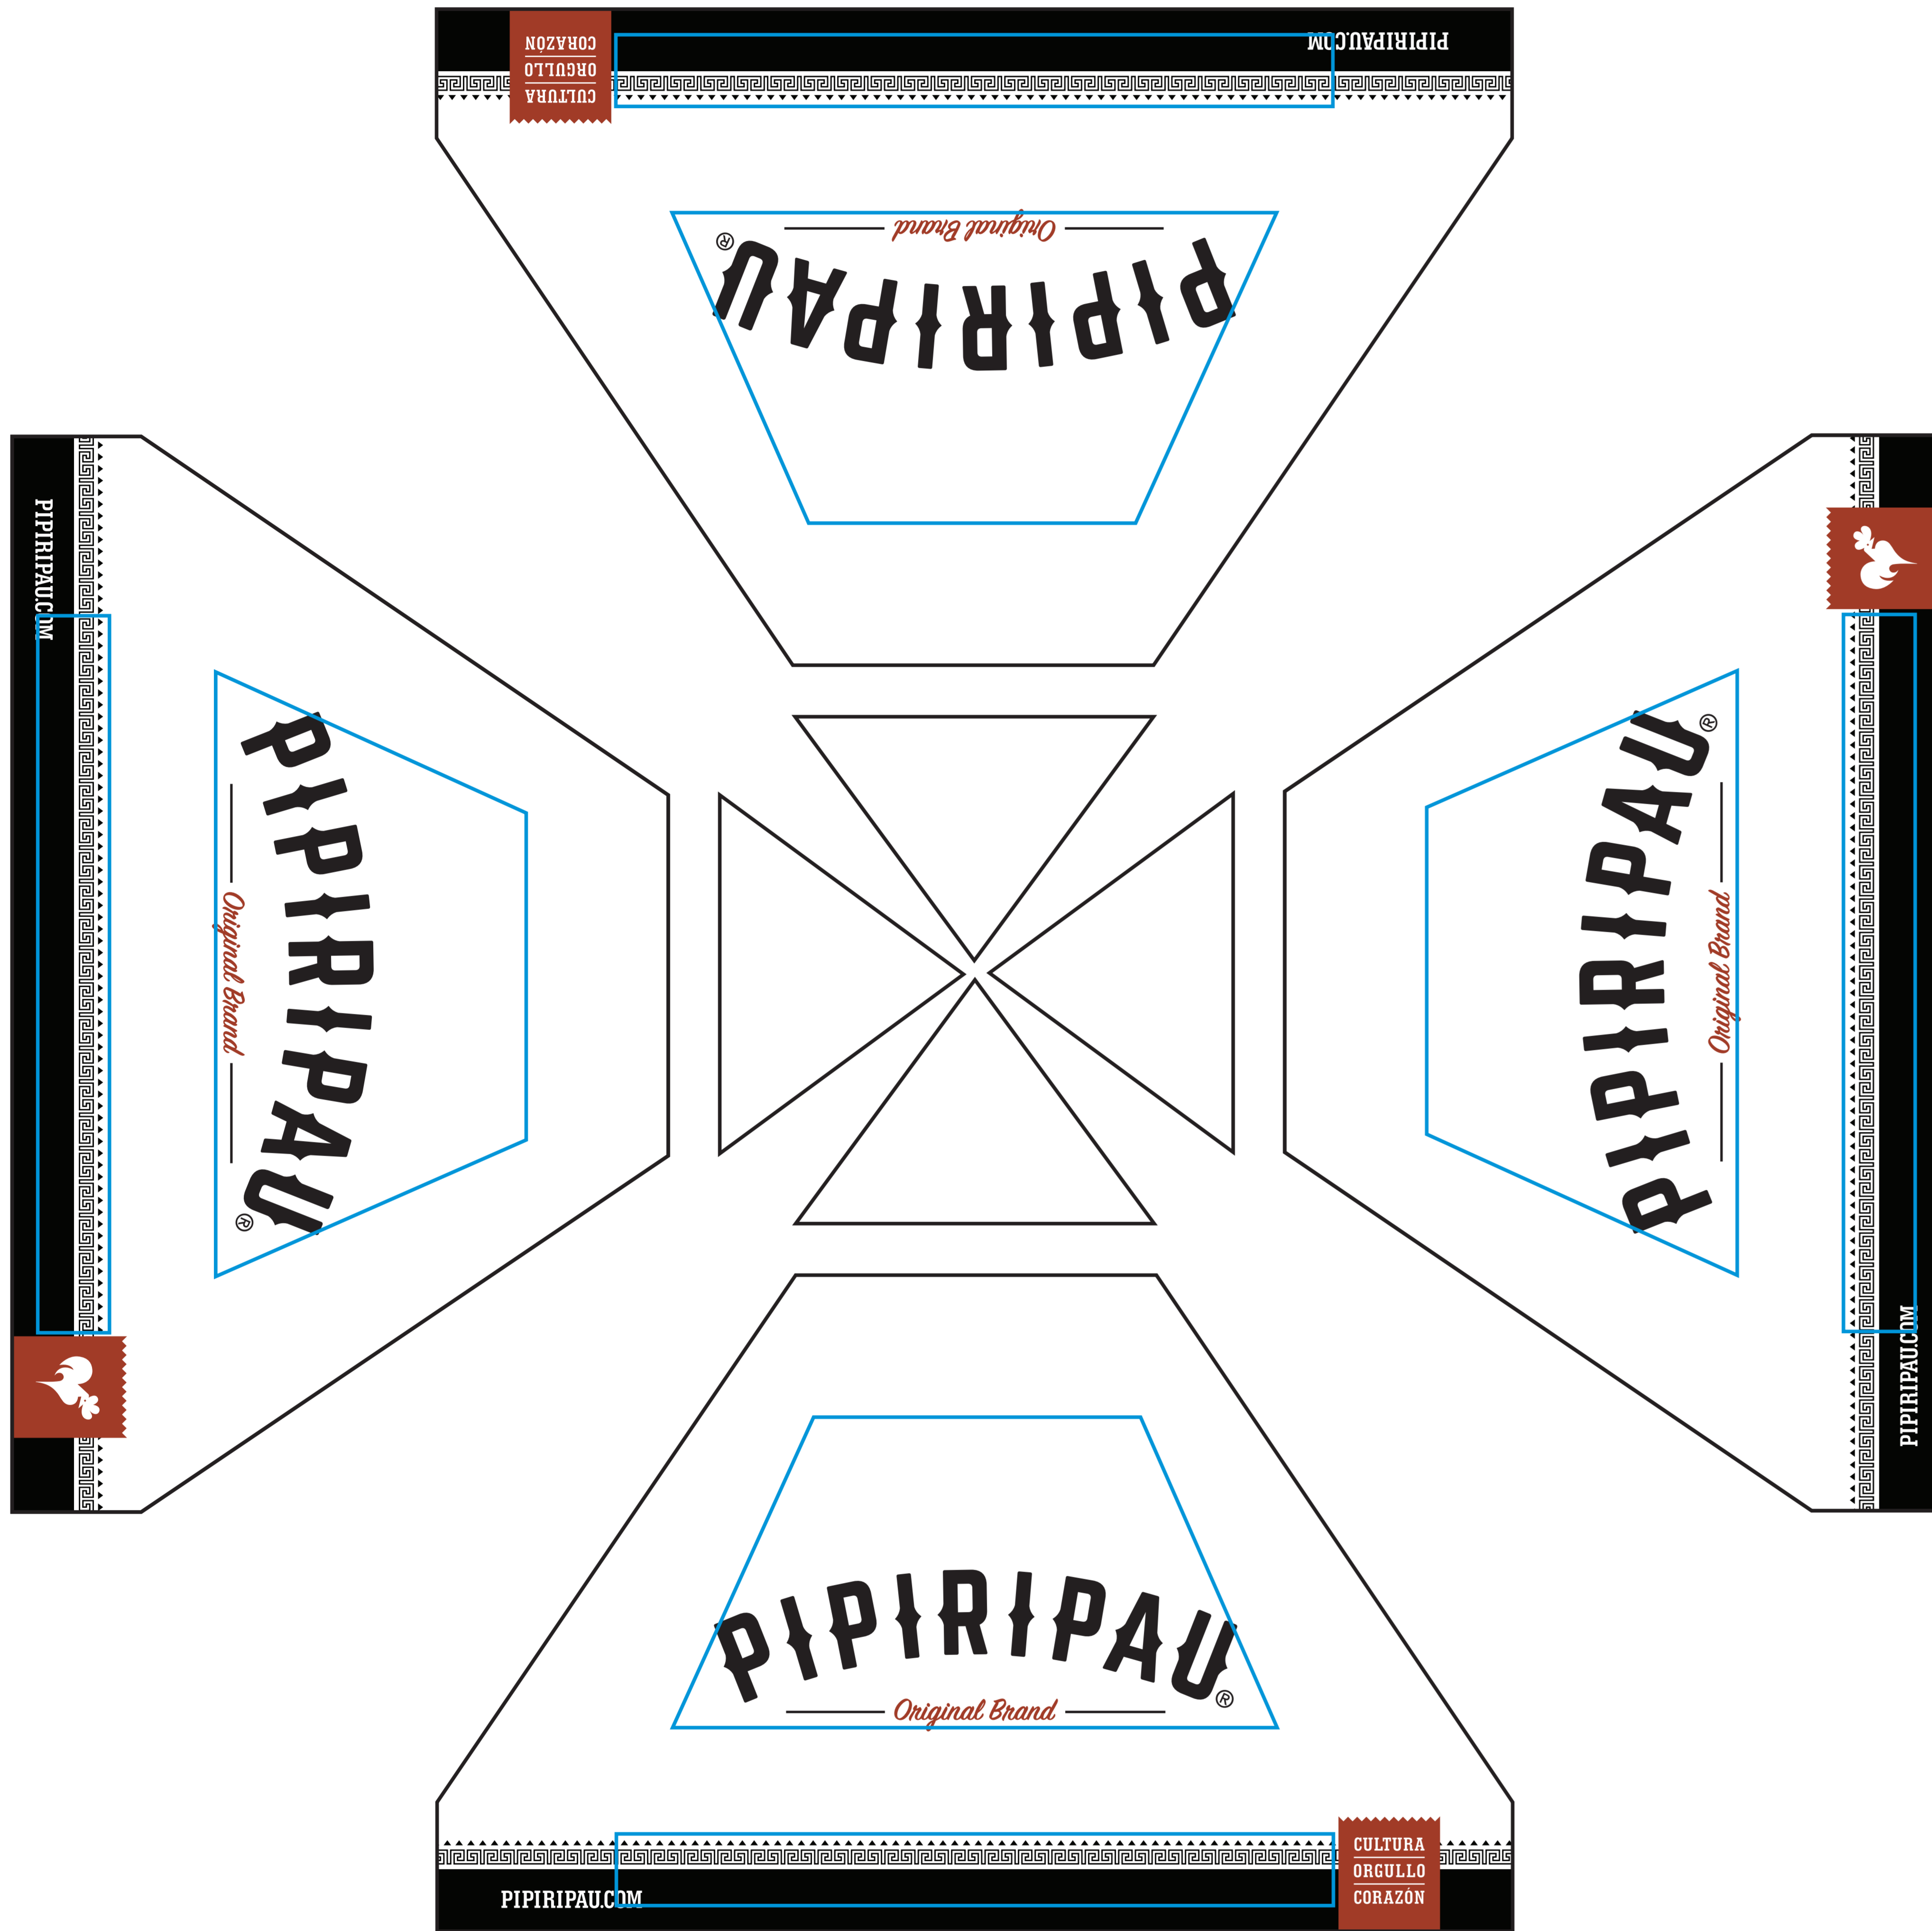

3m x 3m

成品边缘线
Finished Product Edge Line

安全区域线
Safety Area Line
注意：核心重要内容请不要超过此线框定区域
Attention: Important content please put inside the area